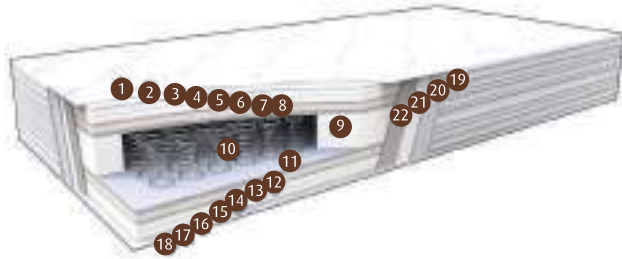

betili deluxe

BETİLİ DELUXE'İN AVANTAJLARI

Konuklarınız konforun keyfine varsın!

Lüksü yeniden tanımlayan Betili Deluxe ile en iyisine layık konuklarınıza beklentileri aşan bir konfor sunuyor. Karbon çeliğiyle üretilen multispring yay sistemi konforu arttırmak için ekstra dolgu malzemesine sahip olduğundan oldukça yüksek bir yatak. Harmanlanmış silikon karışımı elyaf ve tela ile kapitone edilmiş kare desenli kumaş kaplı yatağın iki tarafında kullanılan çift kat 1400gr/m² keçe ve ilave sünger tabakaları bedenin ideal şekilde dinlenmesini sağlıyor.

m² başına yerleştirilen 220 adet çelik yay sayesinde her pozisyonda en ideal anatomik ve ortopedik destek sağlanırken yatak daha fazla nefes alır. Artırılmış yay adediyle vücut ağırlığı yatağa tamamen dağıtıldığı için vücuda uygulanan baskı azaltılmış olur. Böylece diğer yataklara göre daha uzun ömürlü bir kullanım sunar. Üretim sırasında ısı işleminden geçen tellerden üretilen yaylar sayesinde mukavemeti yükseldiği için yatak çökmesi sorununu ortadan kaldırır.

ÜRÜN ADI VE MALZEME BİLGİLERİ	SPECIFICATIONS
1 KUMAŞ 109270 KARE DESEN	FABRIC 109270 SQUARE PATTERN
2 150 gr/m2 Silikon karışımı elyaf	150 gr/m2 Silicon mixed fibre
3 17 mm kalınlıkta D22 sünger	17 mm D22 sponge
4 17 mm kalınlıkta D22 sünger	17 mm D22 sponge
5 30 gr/m2 Tela	30 gr/m2 Interlining
6 20 mm kalınlıkta D15 AG sünger	20 mm D15 AG sponge
7 1400 gr/m2 keçe	1400 gr/m2 felt
8 1400 gr/m2 keçe	1400 gr/m2 Felt
9 Çerçeve süngeri D26 kalitesinde sert	Hard frame sponge with D 26 quality
10 2 mm çapında 14 cm yüksekliğinde 220 adet/m2 Çelik yay	2 mm wide 14 cm high 200 pieces/m2 Steel spring
11 1400 gr/m2 keçe	1400 gr/m2 felt
12 1400 gr/m2 keçe	1400 gr/m2 Felt
13 20 mm kalınlıkta D15 AG sünger	20 mm D15 AG sponge
14 30 gr/m2 Tela	30 gr/m2 Interlining
15 17 mm kalınlıkta D22 sünger	17 mm D22 sponge
16 17 mm kalınlıkta D22 sünger	17 mm D22 sponge
17 150 gr/m2 Silikon karışımı elyaf	150 gr/m2 Silicon mixed fibre
18 KUMAŞ 109270 KARE DESEN	FABRIC 109270 SQUARE PATTERN
19 KUMAŞ 109270 KARE DESEN	FABRIC 109270 SQUARE PATTERN
20 90 gr/m2 Silikon karışımı elyaf	90 gr/m2 Silicon mixed fibre
21 12 mm kalınlıkta D15 AG sünger	12 mm D15 AG sponge
22 30 gr/m2 Tela	30 gr/m2 Interlining

ÖLÇÜ (cm)	ÖLÇÜ (cm)
80 x 200	140 x 190
90 x 200	140 x 200
100 x 200	150 x 200
110 x 200	160 x 200
120 x 200	180 x 200
130 x 200	200 x 200