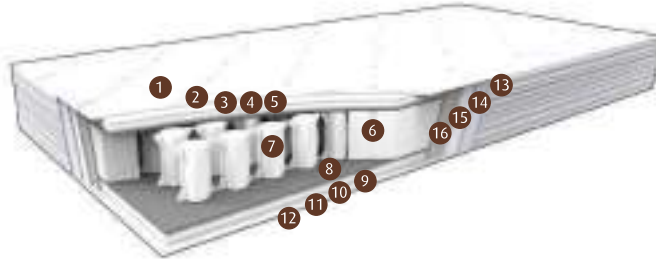

elit PLUS

ELIT PLUS'IN AVANTAJLARI

Tesisiniz için eşsiz konfor...

Konuklarınıza verdiğiniz değerın göstergesi olan Elit Plus, tek bir amaç için tasarlandı. Müşterilerinizin konaklamadan aldığı keyfi doruklarda yaşatmak... Eşlerin birbirlerinin hareketlerinden etkilenmemesi için özel pocket spring sistemi kullanılarak tasarlanan Elit Plus, çift katlı pamuk vatkalari sayesinde, yayların hissedilmesini engelliyor. Özel harmanlanmış silikon karışımı elyaf, soft sünger, tela ve votka kullanılarak zincir dikiş ile kapitone edilmiş tesisiniz için eşsiz bir konfor sunan Elit Plus, yatak kenarında oluşan çökme sorununa sert destek süngeriyle çözüm getiriyor. Yayların tek tek birbirine bağlı kumaşlar içerisine yerleştirildiği torba yay sisteminde, yaylar birbirinden bağımsız hareket eder ve üzerlerinde oluşan basınç miktarına göre bireysel tepki verir. m'ye düşen 260 yay vücudu daha fazla noktadan destekler. Normal yaylardan iki kat daha uzun ömürlüdür. Pocket yay sistemi 5 zone'lu yani beş farklı sertlik derecesi ile bu noktalara gerektiği kadar destek sağlar. Böylece kan akışı düzenlenir, istem dışı hareketler en aza iner. Yatak çift taraflı olarak kullanıldığında 5 zone'lu niteliğini korur.

ÜRÜN ADI VE MALZEME BİLGİLERİ	SPECIFICATIONS
01 Dokuma kumaş	Woven fabric
02 150 gr/m² silikon elyaf	150 gr/m² silicone mixed fiber
03 17 mm kalınlıkta HYP sünger	17 mm HYP foam
04 30 gr/m² tela	30 gr/m² interfacing
05 1400 gr/m² votka	1400 gr/m² felt
06 Çerçeve süngeri: Sert sünger	Frame foam: Firm foam
07 Pocket Spring System / Torba yay sistemi	Pocket Spring System
08 1400 gr/m² votka	1400 gr/m² felt
09 30 gr/m² tela	30 gr/m² interfacing
10 17 mm kalınlıkta HYP sünger	17 mm HYP foam
11 150 gr/m² silikon elyaf	150 gr/m² silicone mixed fiber
12 Dokuma kumaş	Woven fabric
13 Dokuma kumaş	Woven fabric
14 90 gr/m² silikon elyaf	90 gr/m² silicone mixed fiber
15 12 mm kalınlıkta AG sünger	12 mm AG foam
16 15 gr/m² tela	15 gr/m² interfacing

ÖLÇÜ (cm)	ÖLÇÜ (cm)
80 x 200	140x190
90 x 200	140x200
100 x 200	150x200
110 x 200	160x200
120 x 200	180x200
130 x 200	200x200