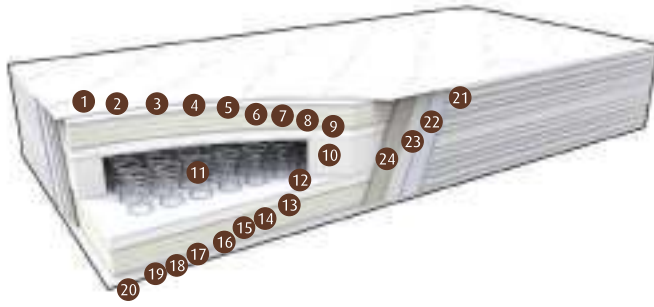

california

CALIFORNIA'NIN AVANTAJLARI

Dünya otellerinin tercih ettiği yatak!

Tesisinize yapacağınız en değerli yatırımların başında yatak gelir. Ama asla öylesine bir yatak değildir! Konuklarınızın tesisinizden yüzünde memnuniyet dolu bir gülümsemeyle ayrılmasını sağlayacak bir yatak... Amerikan yataklarına özgü esnekliğiyle dünyanın en büyük otellerinin tercih ettiği bir yatak. California. Onu bu kadar özel yapansa zaman içinde deforme olmayan mira-coil yay sistemidir. Ve tabii ki bu sistemi mükemmel bir şekilde tamamlayan, 3 kat hyper soft sünger, yayların oluşturduğu yüzey ile vücudun oluşturduğu basıncı dengeleyerek yakalanan mükemmel ergonomic ve ekstra rahatlık.'Mira-Coil' yay sistemi orjinal olarak Amerikan yatak kültüründen esinlenilmiş var olan sistemlere kıyasla en çok yay adedine sahip olmaktadır. Kesintisiz olarak baştan sona örme tekniği ile üretilir. Bu da gerçek anlamda bir yaylanma efekti sağlar ve farklı ağırlık noktalarını kusursuz olarak algılar. Bu noktalara gereken dolguları sağlayarak kasların gevşemesine, kan dolaşımının hızlanmasına yardımcı olur. Sisteme özgü kesintisiz yay örgüsü yıllarca bozulmalara uğramadan vücudu destekler ve ağırlığı yatağa eşit olarak dağıtarak her uyku pozisyonunda rahat ve kesintisiz bir uyku deneyimi sunar.