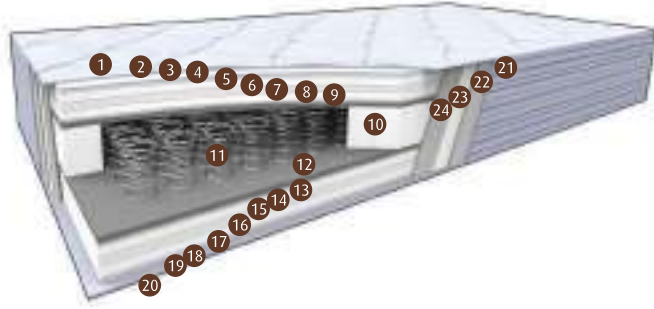

platinum

PLATINIUM'UN AVANTAJLARI

Konukseverlikteki ayrıcalığınız...

Tesisinizin konukseverlik anlayışına ayrıcalık katacak Platinum'da sizi bir yataktan çok daha fazlası bekliyor. Onu bu kadar özel yapan o kadar çok şey var ki... En ideal yumuşaklık ile gece boyu kasların gevşemesini sağlayarak daha az uykuyla bile daha fazla dinlenme... Multi spring yay sistemini destekleyici kapitonesiyle vücudu tam olarak desteklemesi... % 75 pamuklu kumaşı ile terlemeyi azaltırken, statik elektriğin oluşmasını engellemesi... Gece boyu kurduğu ısı dengesi sayesinde kesintisiz uyku vaat etmesi bunlardan sadece birkaçı... Daha fazlasını keşfetme şerefini ise değerli konuklarınıza bıraktık.

m²'de yer verilen 183 adet çoklu yay sayesinde her pozisyonda en ideal anatomik ve ortopedik destek sağlarken yatak daha fazla nefes alır. Artırılmış yay adediyle vücut ağırlığı yatağa tamamen dağıtıldığı için vücuda uygulanan baskı azaltılmış olur. Artırılmış yay adedi diğer yataklara göre daha uzun ömürlü bir kullanım sunar. Üretim sırasında ısı işleminden geçen tellerden üretilen yaylar sayesinde mukavemeti yükselen yatağın çökmesi engellenir.