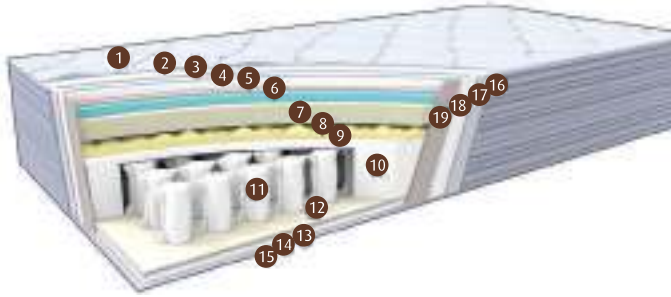

vegas dream

VEGAS DREAM'NUN AVANTAJLARI

En seçkin otellerin tercihi

Oteliniz ister Las Vegas'ta olsun ister Antalya'da konuklarınızı ağırlarken en çok rahat etmelerini düşünürsünüz. Vegas Dream, konuklarınıza son derece rahat hissettirip eşsiz bir uyku deneyimi yaşatacak özelliklere sahip. Torba yay sistemi ile vücudu her noktadan tam anlamıyla destekliyor. İçeriğindeki visco jel vücut ısısını dengeler, terlemeyi önler. Visco jelin beyaz keçe dolgu ile birlikte sağladığı mükemmel ergonomi konforlu bir uykuya davet ediyor. Kapitonesinde yer alan hyper süngerler vücudu sararak kusursuz bir uyku ortamı sunuyor.

Yayların tek tek birbirine bağlı kumaşlar içerisine yerleştirildiği torba yay sisteminde, yaylar birbirinden bağımsız hareket eder ve üzerlerinde oluşan basınç miktarına göre ayrı tepkiler verir. m²'ye düşen yay adedinin çok sayıda olması vücudu daha fazla noktadan destekler. Bu yüzden de normal yaylardan iki kat daha uzun ömürlüdür. Pocket yay sistemi bedene yatay pozisyondayken ihtiyacı olan desteği sağlar. Böylece kan akışı düzenlenir, istem dışı hareketler en aza iner.

ÜRÜN ADI VE MALZEME BİLGİLERİ	SPECIFICATIONS
1 KUMAS I SERIES PANEL 883131 TE 34957L1881 EN:225 CM %99 PES %1 EL / MT	FABRIC I SERIES PANEL 883131 TE 34957 L1881 EN:225 CM 99% PES 1% EL / MT%1 EL / MT
2 300 gr/m² ELYAF	300 gr/m² FIBRE
3 300 gr/m² ELYAF	300 gr/m² FIBRE
4 17 mm kalınlıkta D26 HYP Sünger	17 mm D26 HYP sponge
5 30 gr/m² Tela	30 gr/m² Interlining
6 20 mm Kalınlıkta FRESH FOAM SUNGER	20 mm FRESH FOAM SPONGE
7 50 mm D50 BEYAZ VISCO	50 mm D50 WHITE VISCO
8 30 mm Kalınlıkta D28 VIOLE SUNGER	30 mm D28 VIOLETTE SPONGE
9 15 mm Kalınlıkta D18 Sünger	15 mm D18 Sponge
10 Çerçeve Süngeri D28 Kalitesinde Yumuşak	Frame Sponge D28 Quality Soft 2.1 mm H:20
11 2,1 mm H:20 CM Pocket Yay	CM Pocket Spring
12 200 gr/m² Beyaz Keçe	200 gr/m² White Felt
13 30 gr/m² TELA	30 gr/m² INTERLINING
14 12 mm kalınlıkta D15 AG SÜNGER	12 mm D15 AG SPONGE
15 KUMAS DUZ KIR 150 KOD:150 EN:220CM / MT	FABRIC STRAIGHT GRAY 150 KOD:150
16 KUMAS SATURN OPTİK BEYAZ EN:220CM / MT	EN:220CM / MT FABRIC SATURN OPTICAL WHITE
17 150 gr/m² ELYAF	WIDTH:220CM / MT 150 gr/m² FIBRE
18 12 mm kalınlıkta D15 AG SÜNGER	12 mm D15 AG SPONGE
19 30 gr/m² TELA	30 gr/m² INTERLINING

ÖLÇÜ (cm)	ÖLÇÜ (cm)
90 x 200	150 x 200
100 x 200	160 x 200
120 x 200	180 x 200
140 x 190	200 x 200