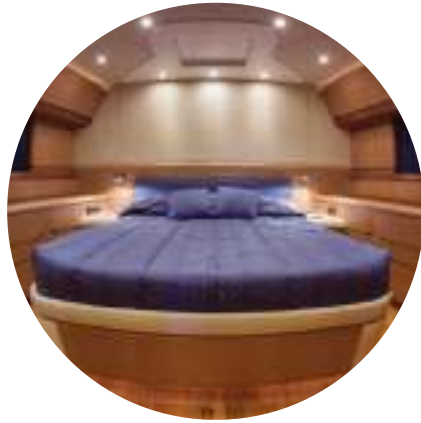

Kendine özgü ışığıyla her yat bir başka süzülür özgürlüğün mavi sularında.YATSAN; mekan, ölçü ve malzeme sınırlaması olmaksızın, her yatın ruhuna uygun ve büyük oranda el işçiliğiyle şekillenen sanatsal güzellikleri yat sahipleriyle buluşturuyor.

Ayrıca modernden klasiğe, viscodan latekse, yaylıdan yaysıza hangi yatağı seçerseniz seçin, alacağınız ürünün kusursuzluğunun dünyanın en ünlü markalarının Türkiye temsilciliğini üstlenen YATSAN güvencesi altında olacağını bilmenizde fayda var.

Would you like to enjoy the unique pleasure of sleeping on a perfect mattress in the sea?

The enthusiasts know it, each yacht has a different spirit. Each yacht reflects its owner's personality from its name to its design, from its stance in the marina to its decoration and accessories.

With its unique glimmer, each yacht glides differently in blue waters of freedom. YATSAN brings artistic beauties which are suitable for each yacht's spirit and formed by hand workmanship mostly together with yacht owners without the limitation of space, dimension, and material.

Additionally, whatever mattress you choose, from modern to classic, from visco to latex, from the ones with spring to the ones without spring, you should know that the perfection of the product that you will buy shall be under the guarantee of YATSAN which has undertaken the representation of the most famous trademarks of the world in Turkey.

Modern ve zevkli tasarımlarıyla
yatınızın havasını değiştirir.

It changes the ambiance of
your yacht with its modern and
pleasurable designs.