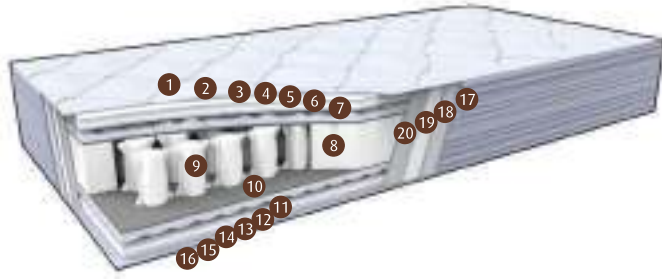

Quasar

QUASAR'IN AVANTAJLARI

Yıllarca unutulmayacak uyku konforu...

Konuklarınız tesisinizde 1 gece kalsa dahi onlara yıllarca unutamayacağı bir uyku deneyimi ve otel konforu yaşatmaya hazır mısınız? Cevabınız evetse sizi Quasar 'la tanıştıralım. Her iki tarafında kullanılan H-VIOL kesim sert süngerleri sayesinde vücuda masaj yaparak kasların gevşemesini sağlayan Quasar , farklı kilodaki konuklarınız için aynı uyku kalitesini sunuyor. Özel harmanlanmış silikon karışımı elyaf, soft sünger, tela ve pamuk vatka kullanılarak zincir dikişi ile kapitone edilmiş Quasar , sert destek süngerleriyle yatak kenarındaki çökmeleri engelleyerek yıllarca beklentilerin ötesinde bir uyku deneyimi vaadediyor. Yayıların tek tek birbirine bağlı kumaşlar içerisine yerleştirildiği torba yay sisteminde yaylar, birbirinden bağımsız hareket eder ve üzerlerinde oluşan basınç miktarına göre bireysel tepki verir. m²'ye düşen 260 yay vücutu daha fazla noktadan destekler.

ÜRÜN ADI VE MALZEME BİLGİLERİ	SPECIFICATIONS
01 Örme kumaş	Knitting fabric
02 30 gr/m² tela	30 gr/m² interfacing
03 300 gr/m² silikon elyaf	300 gr/m² silicone mixed fiber
04 12 mm kalınlıkta AG sünger	12 mm AG foam
05 30 gr/m² tela	30 gr/m² interfacing
06 30 mm sert viyol sünger	30 mm firm viol foam
07 200 gr/m² vatka	200 gr/m² felt
08 Çerçeve süngeri: Sert sünger	Frame foam: Firm foam
09 Pocket Spring System / Torba Yay Sistemi	Pocket Spring System
10 200 gr/m² vatka	200 gr/m² felt
11 30 mm sert viyol sünger	30 mm firm viol foam
12 30 gr/m² tela	30 gr/m² interfacing
13 12 mm kalınlıkta AG sünger	12 mm AG foam
14 300 gr/m² silikon elyaf	300 gr/m² silicone mixed fiber
15 30 gr/m² tela	30 gr/m² interfacing
16 Örme kumaş	Knitting fabric
17 Örme kumaş	Knitting fabric
18 30 gr/m² tela	30 gr/m² interfacing
19 12 mm kalınlıkta AG sünger	12 mm AG foam
20 15 gr/m² tela	15 gr/m² interfacing

ÖLÇÜ (cm)	ÖLÇÜ (cm)
80 x 200	140 x 190
90 x 200	140 x 200
100 x 200	150 x 200
110 x 200	160 x 200
120 x 200	180 x 200
130 x 200	200 x 200