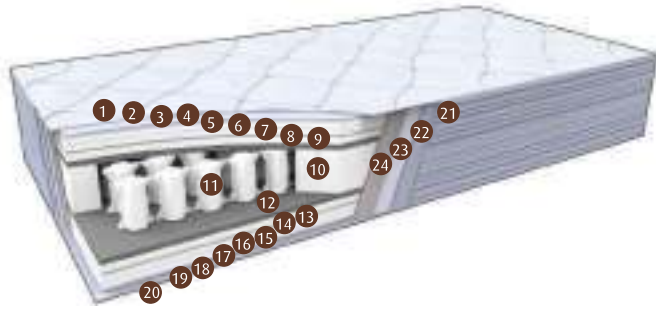

switzerland

SWITZERLAND'IN AVANTAJLARI

Yatak dediğin Switzerland gibi olmalı...

Tesisinizdeki yataklar rahat olmalı... Konuklarınız başını yastığa koyup gözlerini kapadığı an, konforuyla deliksiz bir uykuya davetiye çıkarmalı... Yatak dediğin Switzerland gibi olmalı! Torba yay sisteminin yumuşaklığını beyaz pamuk vatka ve dolgu malzemelerinin sertliğiyle birleştirildiği Switzerland, vücudun gereğinden fazla yatağa gömülmesini engeller. Vücudun yatak içerisinde hareket etmesini kolaylaştıran yapısıyla kesintisiz bir uyku sunan Switzerland, yatak kenarında çökmeleri engelleyen sert destek süngeri, yanmaz bariyerleri, her iki tarafta kullanılan pamuk vatkası, hyper süper soft, soft ve sert sünger, tela ve pamuk vatka içeriğine

sahip kapitonesiyle konuklarınıza sunabileceğiniz en konforlu yataklardan biridir. Bireysel tepki verir. m²'ye düşen 260 yay vücudu daha fazla noktadan destekler. Normal yaylardan iki kat daha uzun ömürlüdür. Torba yay sistemi 5 zone'lu yani beş farklı sertlik derecesi ile bu noktalara gerektiği kadar destek verir. Böylece kan akışı düzenlenir, istem dışı hareketler en aza iner.