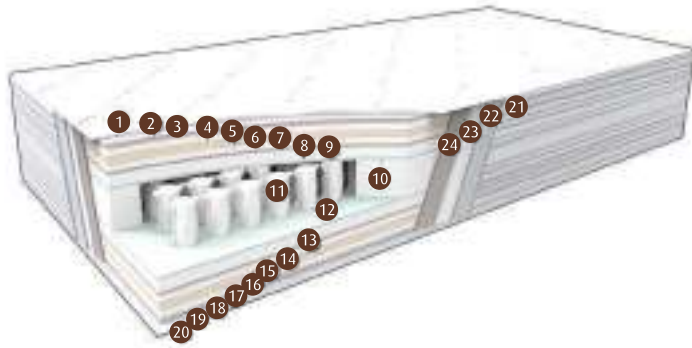

california dream

CALIFORNIA DREAM'İN AVANTAJLARI

Ayrıcalıklı rahatlık...

İşte size otelinizin her odasına ayrıcalık katmak için ideal bir seçenek daha. California Dream, Amerikan yatak kültüründen esinlenen Mira-Coil yay sistemini birbirinden bağımsız hareket edebilme özelliğine sahip torbaların içine yerleştirerek geliştirdiğimiz LDP yaylarıyla omurgaya ortopedik destek sağlıyor. Yay sisteminin üst ve alt tarafında bulunan 500 gr/m2 keçe dolgu, içeriğinde kullanılan 4 kat hyper soft sünger, silikon karışımlı elyaf ve tela ile kapitone edilmiş özel kumaşıyla benzersiz bir rahatlık sunuyor. Yıllara meydan okuyacak kadar sağlam LDP yaylarıyla vücut ağırlığını yatağa eşit oranda dağıtarak kusursuz bir yaylanma hissi sağlar. Dolayısıyla yaylanma hissinden hoşlanan konuklar için çok uygun. Torbalar içine yerleştirilen bağımsız yaylar sayesinde farklı ağırlık noktalarını kusursuz olarak algılar ve her uyku pozisyonunda rahat ve kesintisiz bir uyku deneyimi sunar.