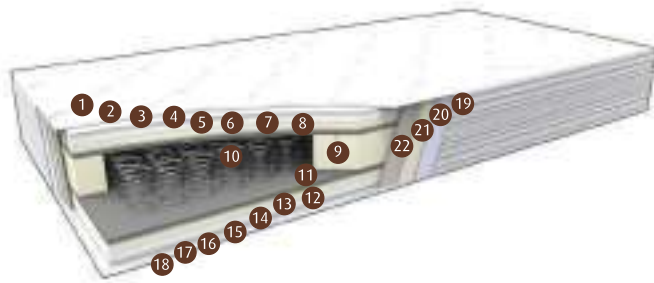

gold

GOLD'UN AVANTAJLARI

Tesisinize değer katar...

Konuklarınızı huzurlu bir uykuyla güne yeniden doğmuş gibi başlatmak onlara keyif, size de prestij verir. Özel işlemlerden geçmiş karbon çeliğiyle üretilen ekstra dayanıklı multispring yay sistemi ile Gold Yatak, pamuk vatkasıyla kusursuz bir yumuşaklık ve uyku deneyimi sunuyor. Özel kapitonesindeki hyper süngerlerle vücudu saran Gold Yatak, soft süngerlerle de ihtiyaç duyulan yumuşaklığı sağlayıp uyku kalitesini yükseltiyor.

m²'de yer verilen 183 adet çoklu yay sayesinde her pozisyonda en ideal anatomik ve ortopedik destek sağlanırken yatak daha fazla nefes alır. Artırılmış yay adediyle vücut ağırlığı yatağa tamamen dağıtıldığı için vücuda uygulanan baskı azaltılmış olur. Artırılmış yay adedi diğer yataklara göre daha uzun ömürlü bir kullanım sunar. Üretim sırasında ısı işleminden geçen tellerden üretilen yaylar sayesinde mukavemeti yükselen yatağın çökmesi engellenir.