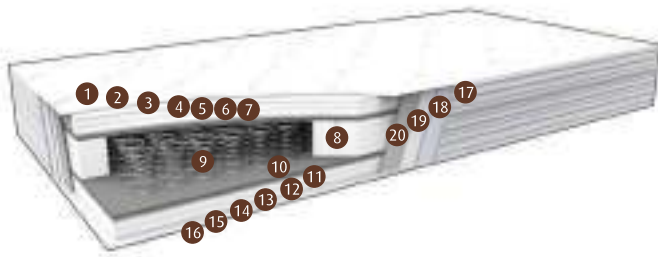

betili

BETİLİ'NİN AVANTAJLARI

Konuklarınızın layık olduğu rahatlık!

Tıpkı sizin gibi biz de konuklarınızın en iyisine layık olduğuna inanıyoruz. İşte Betili de bu anlayın eşsiz bir ürünü. Multi spring yay sistemi ile tasarlanan Betili Yataklar, vücudun ağırlığına uyumlu özel dolgu malzemeleri sayesinde kesintisiz uyku için ideal. 2 kat soft sünger, özel harmanlanmış silikon karışımı elyaf ve tela kullanılarak kapitone edilmiş olan Betili, iki tarafta kullanılan çift kat 1400 gr/m² pamuk vatkalari sayesinde yayları hissetmeden kusursuz bir şekilde dinlenme sağlıyor. Multi spring yay sistemini destekleyici bu kapitone içeriği vücudu tam olarak destekliyor.

m²'de yer verilen 183 adet çoklu yay sayesinde her pozisyonda en ideal anatomik ve ortopedik destek sağlarken yatak daha fazla nefes alır. Artırılmış yay adediyle vücut ağırlığı yatağa tamamen dağıtıldığı için vücuda uygulanan baskı azaltılmış olur. Artırılmış yay adedi diğer yataklara göre daha uzun ömürlü bir kullanım sunar. Üretim sırasında ısı işleminden geçen tellerden üretilen yaylar sayesinde mukavemeti yükselen yatağın çökmesi engellenir.