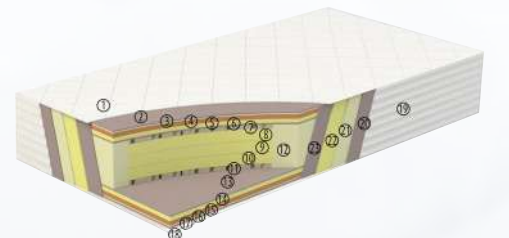

Breeze latex mattress is designed to balance the pressure on its surface. It adapts to the movements of the body throughout the night and supports the body in the most ideal way. An ideal option for those looking for sleep comfort in all seasons.

YATAK SERTLİK DERESESİ
Mattress Firmness Degree

FINAL YÜKSEKLİĐİ
Final Height

- 1- KumaŐ
- 2- Tela
- 3- Elyaf
- 4- Elyaf
- 5- Tela
- 6- Astar
- 7- Lateks Sünger
- 8- Hyper Sünger
- 9- Hr Sünger
- 10- Hyper Sünger
- 11- Lateks Sünger
- 12- Öeröeve Süngeri
- 13- Astar
- 14- Tela
- 15- Elyaf
- 16- Elyaf
- 17- Tela
- 18- KumaŐ
- 19- KumaŐ
- 20- Tela
- 21- Elyaf
- 22- Sünger
- 23- Tela

- 1- Fabric
- 2- Interfacing
- 3- Fiber
- 4- Fiber
- 5- Interfacing
- 6- Interfacing
- 7- Latex Foam
- 8- Hyper Foam
- 9- Hr Foam
- 10- Hyper Foam
- 11- Latex Foam
- 12- Frame Foam
- 13- Interfacing
- 14- Interfacing
- 15- Fiber
- 16- Fiber
- 17- Interfacing
- 18- Fabric
- 19- Fabric
- 20- Interfacing
- 21- Fiber
- 22- AG Foam
- 23- Interfacing