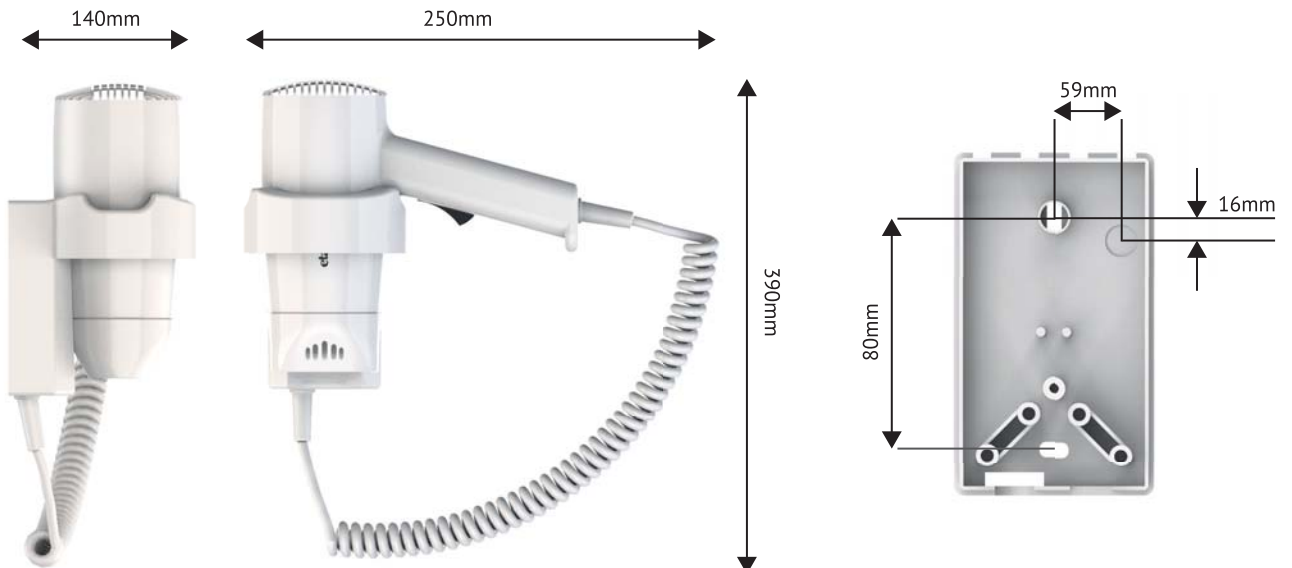

### Etap Otello Wall Mounted Hair Dryer

*Otello product is one of the most preferred products of its class that you could meet the hair dryer need of your hotel in the best quality and economical way and at the same time could be used for a long time without problems. With its both sided hanger part and dangle resistant spiral cable your bathroom will obtain a stylish look. Otello is protected to falls with its double sided hanger (can be hanged both right and left) and its chamber. The 1350 watt powered product will be ready for use anytime you want to dry your hair.*

Bas-bırak buton  
On-off push button

Çift Yön Askı  
Both sided hanger

Yüksek kalite ABS gövde  
High quality ABS body

Formunu uzun süre koruyan spiral kablo  
High quality spiral cable

## ÖZELLİKLER - FEATURES

Çift yön fön askı opsiyonu. *2 position hair dryer hang (left-right)*

Standart duvara monte delik merkezleri. *Standard wall montage hole centers.*

Gizli elektrik bağlantısına elverişli. *Suitable for hidden electric connection.*

## ÖLÇÜLER - DIMENSIONS

**ÖZELLİKLER - FEATURES**

Fişli Spiral kablo. *Plugged spiral cable.*

Çekmece içi kullanım. *Inside drawer usage.*

**ÖLÇÜLER - DIMENSIONS**