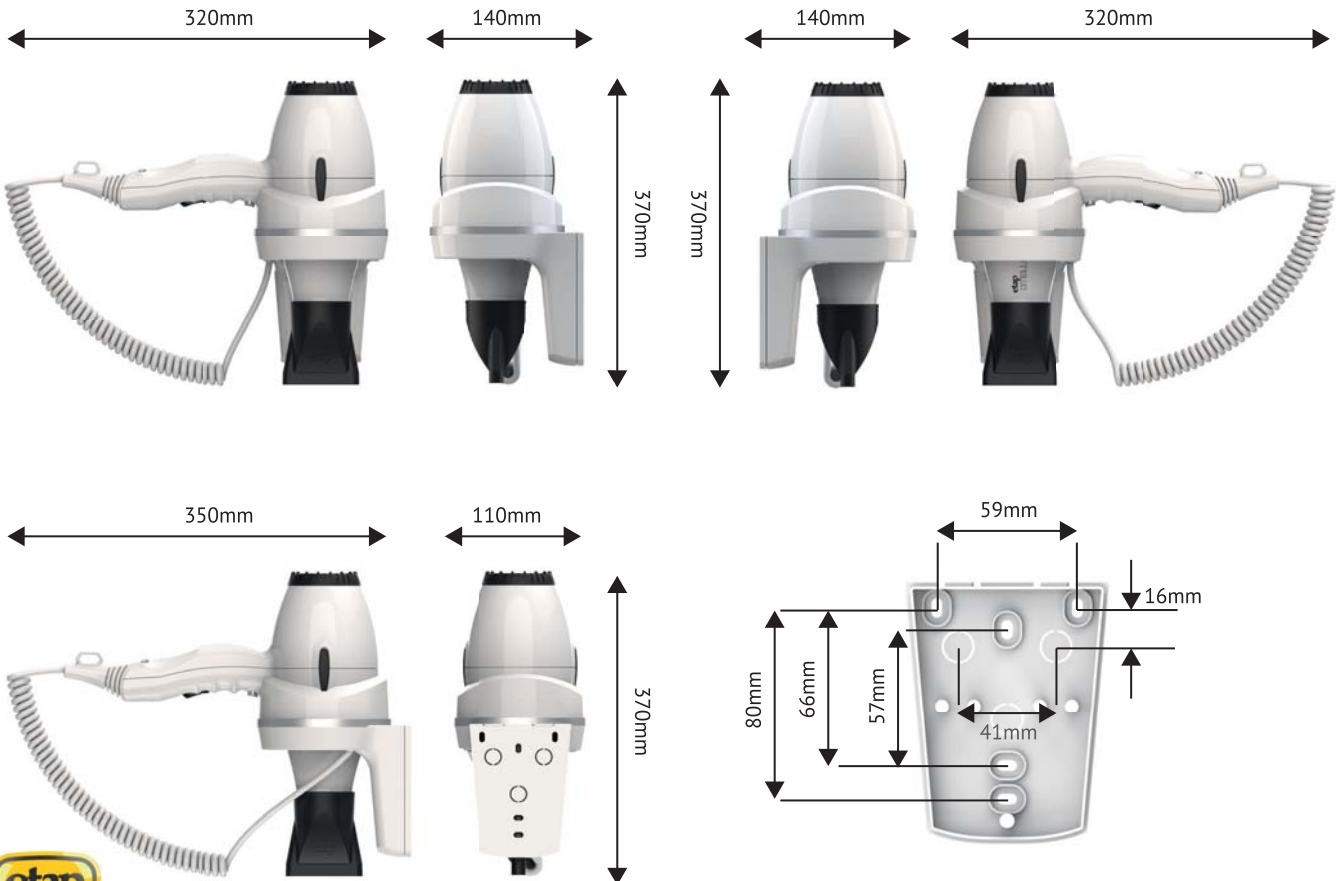

Gizli Elektrik Bağlantısı ...

Gizli elektrik bağlantısı sayesinde banyonuzda güvenli kullanım sağlar. 1600 watt ile 2200 watt arasında istenilen sıcaklıkta üretildiği gibi, tek düğmede üç kademeli ısı ayarlı İtalyan şalteri ile istediğiniz ısıda kullanabilirsiniz. Dört farklı noktadan takılabilen spiral fön kablosuyla, ürünün yönünü aksesuarlarınıza göre kolaylıkla ayarlayabilme imkanı sunar.

Hidden Electric Connection...

Due to hidden electric connection it provides safe usage in your bathroom. It can be used in any warmth with a three graded Italian switch, with a spiral cable which can be attached from four different points. It enables users to adjust the products direction easily.

ÖLÇÜLER - DIMENSIONS