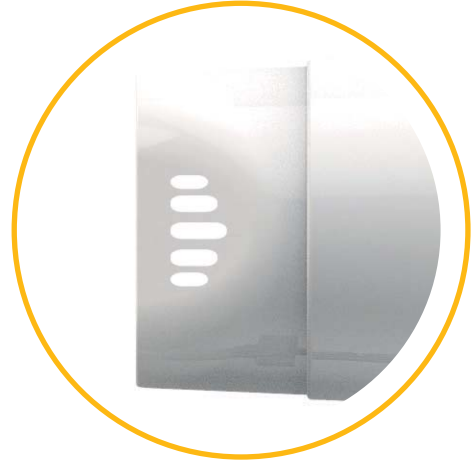

Hava yönlendirme aparatı
Concentrator nozzle