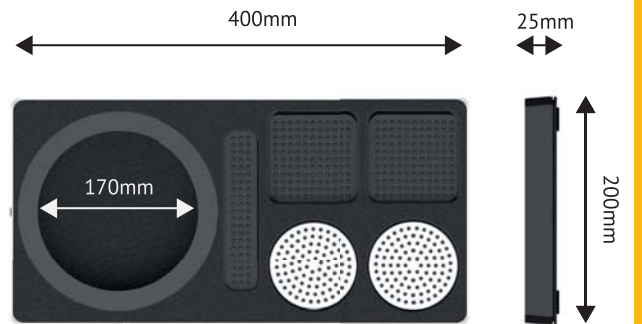

## ÖLÇÜLER - DIMENSIONS

EE101.14S 14cm Base Kettle Tray

EE101.15S 15cm Base Kettle Tray

EE101.16S 16cm Base Kettle Tray

EE101.17S 17cm Base Kettle Tray